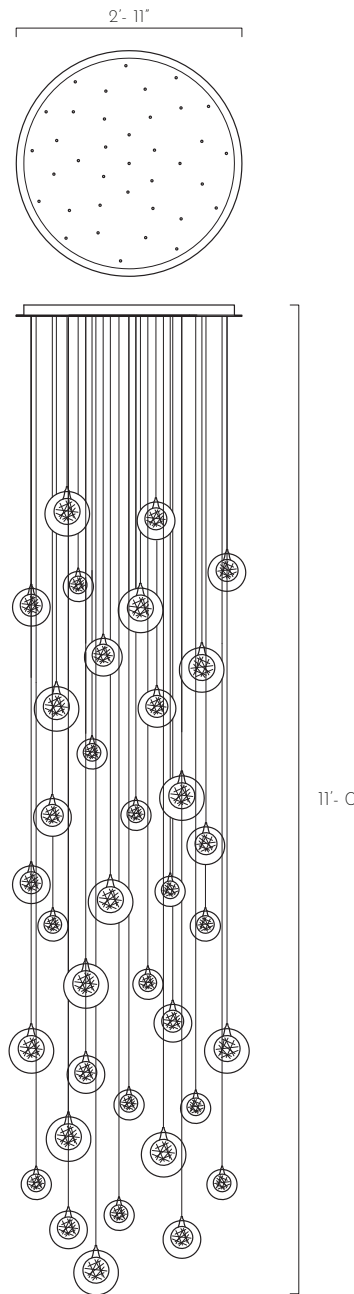

FIBERGLASS BALLS

37 CLEAR & GOLD PENDANTS ROUND CHANDELIER

DESCRIPTION

A versatile and elegant multi-pendant light fixture comprising of a larger clear globe which encapsulates the smaller ball encasing a dimmable LED bulb. Great contemporary lighting for residential and commercial spaces.

TECHINCAL SPECIFICATIONS

Designed by

AM Studio Team

Category

Pendant Chandelier

Canopy Finish

Powder coated metal in Flat White/ Sparkle Silver

Canopy Size

35"D x 1.5"H

Pendant Size

12x units of 6"D (7x Gold + 4x Clear)

13x units of 5"D (5x Gold + 5x Clear)

12x units of 4"D (5x Gold + 9x Clear)

Glass Colour

Clear & Gold

Total Drop